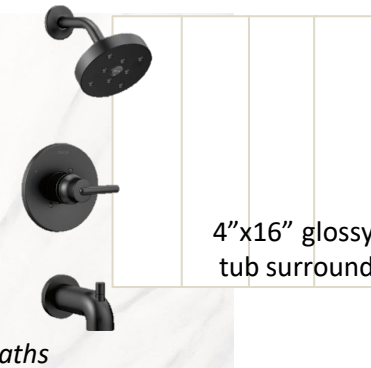

White quartz countertops

White shaker cabinets throughout

Secondary baths

4"x16" glossy tub surround

4"x16" glossy tub surround

Bathroom floor tile
Polished in master, matte in secondary baths

Master Bath

Shower floor